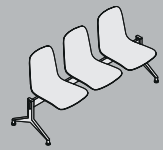

Stackable Barstool

## Thin System

A nice little vertical accent in the room, a very comfortable and ergonomically correct plywood shell, the THIN chair provides excellent support while being extremely compact. Available in various wood and upholstery finishes, with very elegant bases.

**Thin Office**

**Thin 4 legs  
Wood**

**Thin  
Swiveling  
Starbase**

**Thin Swiveling  
Starbase &  
Wheels**

**Thin  
Stackable  
Sled Base**

**Thin  
Stackable  
4 legs**

**Thin  
Stackable  
Barstool**

**Thin Beam**  
Benches from 2  
to 4 seats with  
optional side table

THIN black swiveling alu starbase, with upholstered seat