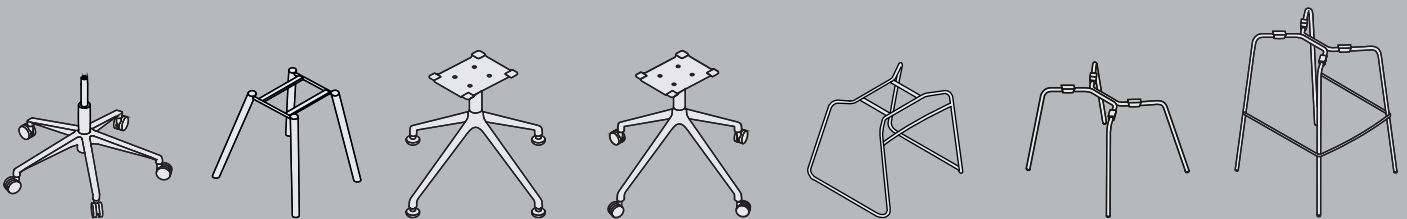

# THIN

design Alain Berteau

Office starbase

4 legs wood

Swiveling aluminium

Swiveling alu base on wheels

Stackable Sled base

Stackable 4 legs

Stackable Barstool

## Thin System

A nice little vertical accent in the room, a very comfortable and ergonomically correct plywood shell, the THIN chair provides excellent support while being extremely compact. Available in various wood and upholstery finishes, with very elegant bases.

**Thin Beam**  
Benches from 2  
to 4 seats with  
optional side table

THIN black swiveling alu starbase, with upholstered seat