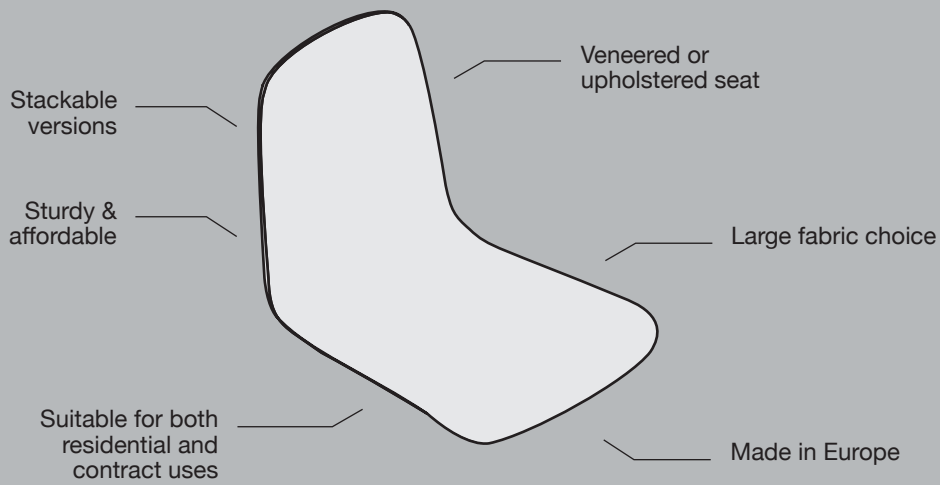

“An unobtrusive  
silhouette”

# THIN

design Alain Berteau

Office starbase

4 legs wood

Swiveling aluminium

Swiveling alu base on wheels

Stackable Sled base

Stackable 4 legs

Stackable Barstool

## Thin System

A nice little vertical accent in the room, a very comfortable and ergonomically correct plywood shell, the THIN chair provides excellent support while being extremely compact. Available in various wood and upholstery finishes, with very elegant bases.