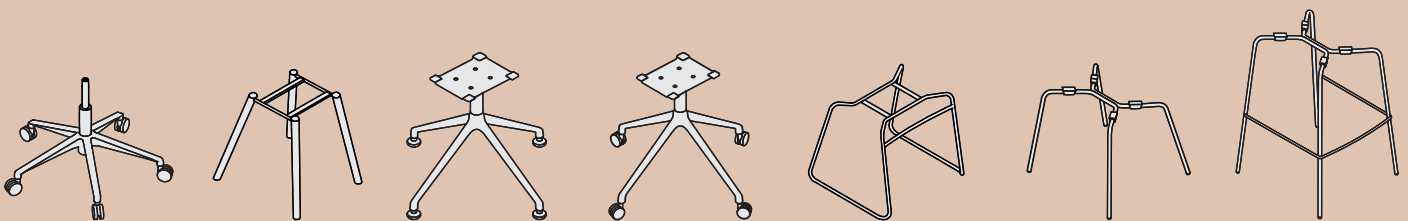

A close-up photograph of a smooth, light-brown wooden surface. The wood grain is clearly visible, running vertically. The surface curves from the top right towards the bottom left, creating a soft, organic shape. The lighting is even, highlighting the texture of the wood.

“A distinctive sense of shelter”

RADAR

design Sylvain Willenz

Office starbase

4 legs wood

Swiveling aluminium

Swiveling alu base on wheels

Stackable sled base

Stackable 4 legs

Stackable Barstool

Radars System

RADAR brings a renewed and unforeseen ergonomics, a pure and elegant design combined with a distinctive back that not only gives it a unique character and typology, but also offers additional comfort and a generous sense of shelter. RADAR is declined in chairs, barstool, benches and sofas.

The shell is made of high-quality birch plywood from harvested European forests with mat varnished oak veneer, and can be upholstered with numerous leather or fabrics.

RADAR Barstool with black base and light oak veneered seat