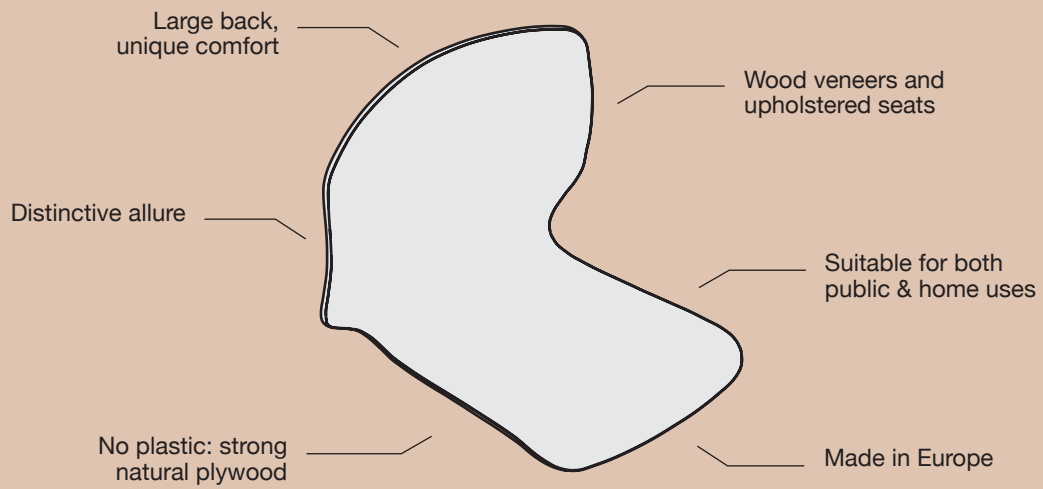

RADAR

design Sylvain Willenz

Office starbase

4 legs wood

Swiveling aluminium

Swiveling alu base on wheels

Stackable sled base

Stackable 4 legs

Stackable Barstool